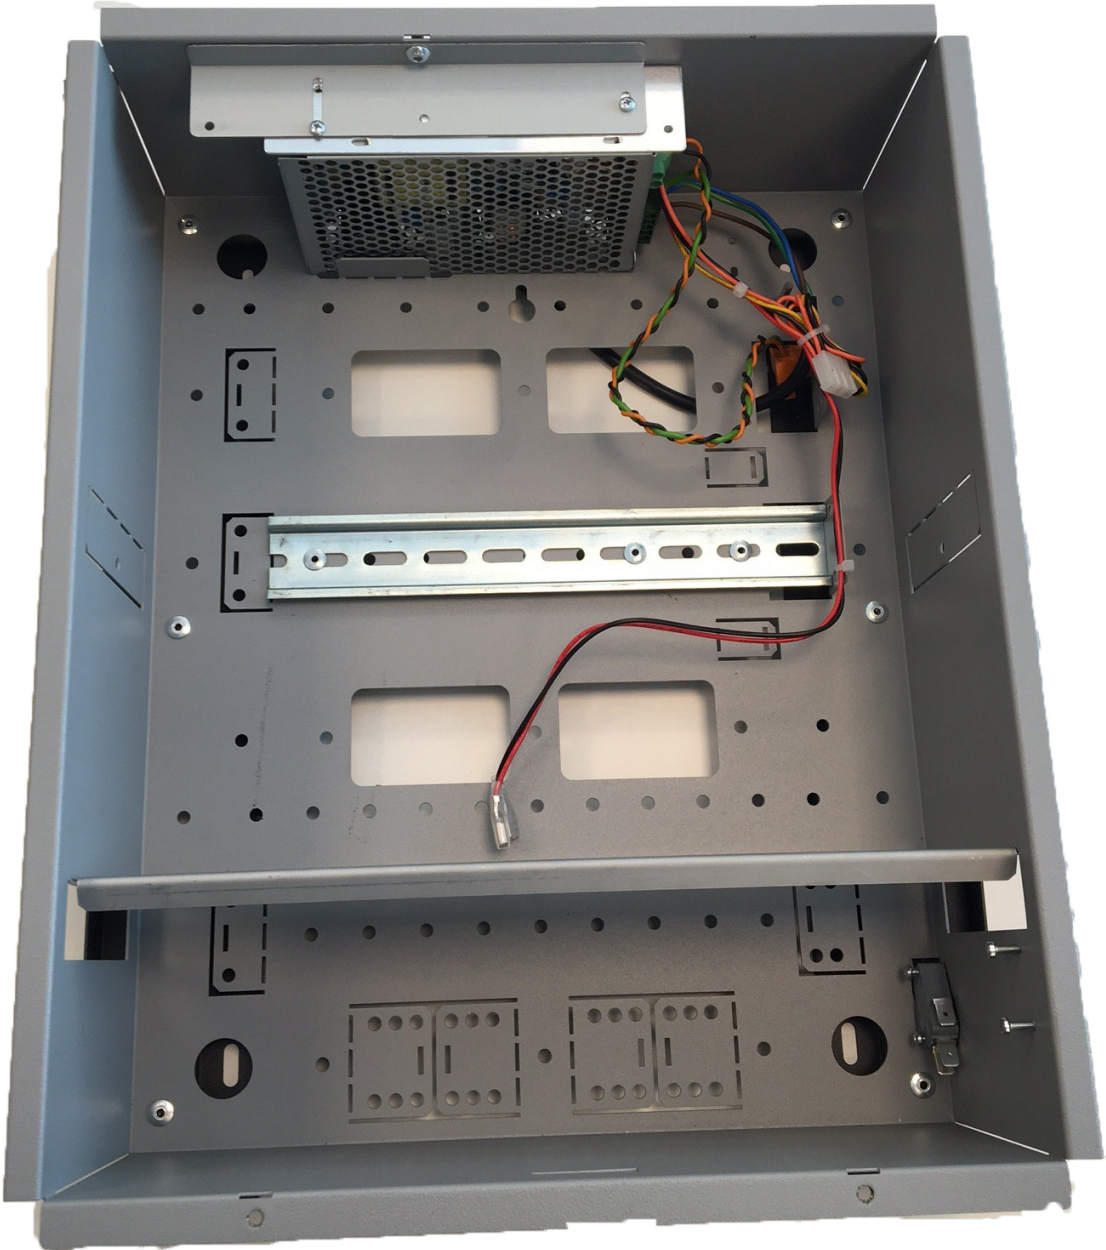

### DESCRIPTION

The Medium-sized cabinet is ideal for small-scaled system installations. This cabinet can accommodate one power supply, one Power Management Unit (PMU), one intelligent network controller and two Orions. This corresponds with operating four doors.

### FEATURES

---

Suitable for various batteries

---

Specific free space for cabling on the back

---

Bendable elements that makes the housing customizable

---

Medium & Large housing

---

Housing Model	Medium
Measurements (inside)	313mmW
	398mmH
	114mmD
Measurements (outside)	344mmW
	443mmH
	137mmD
Height to open cover	274mm
Weight	5.0Kg
Use	Inside
Cable entry	Backside
Positioning Method	Wall mounting
Housing color	RAL 7042
Bracket color	RAL 7016
Material	Zincor
Housing options	Medium
Lock	X
2nd Din rail support bracket	-
Shelf for use of batteries	X
Tamper kit	X
Set of cable clips	X
Assembly options	Medium
Project based assembly	X
Power supply	X