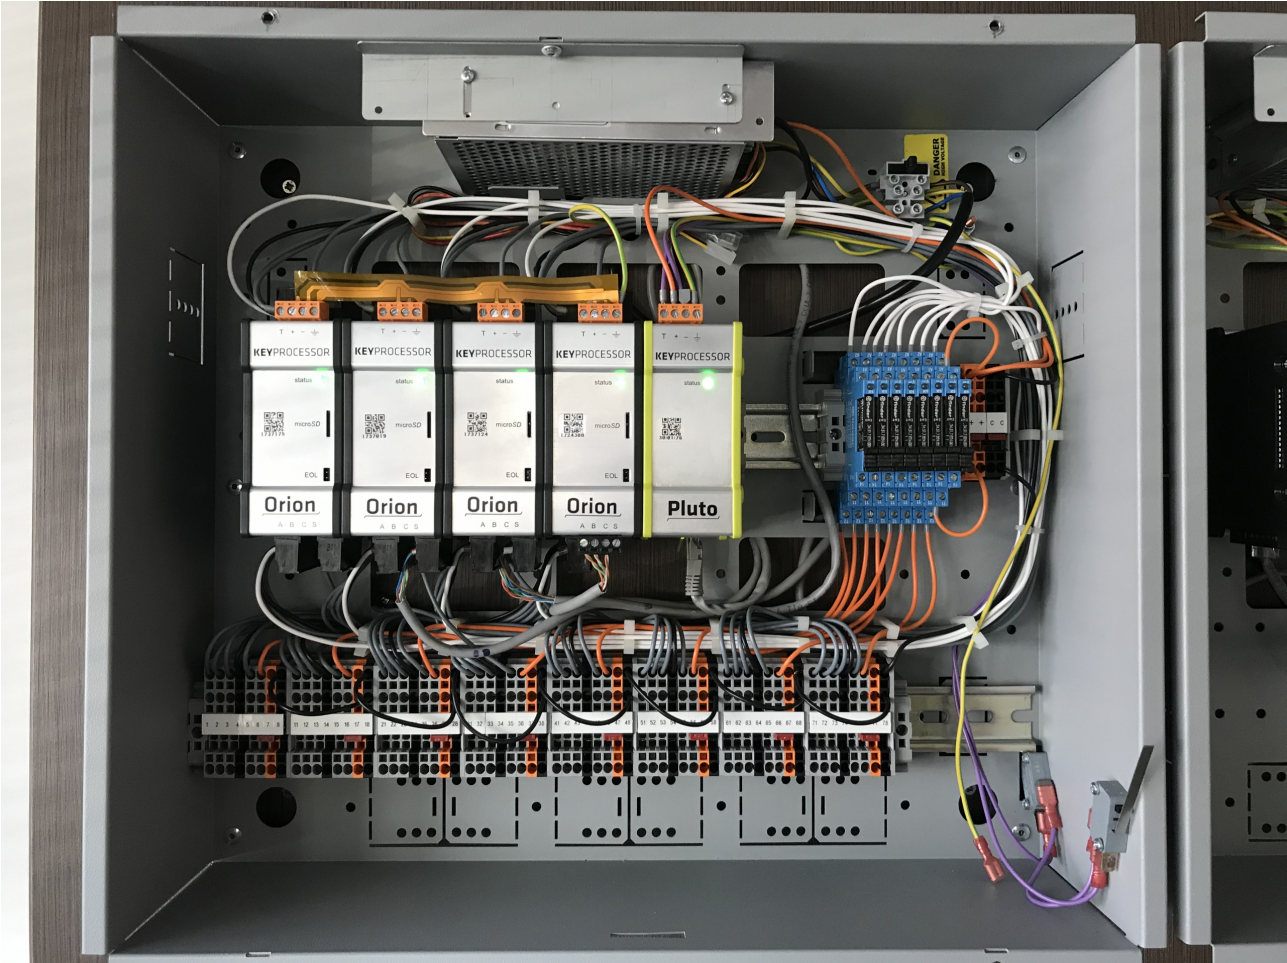

### DESCRIPTION

The Medium-sized cabinet is ideal for small-scaled system installations. This cabinet can accommodate one power supply, one Power Management Unit (PMU), one intelligent network controller and two Orions. This corresponds with operating four doors.

### FEATURES

---

Suitable for various batteries

---

Specific free space for cabling on the back

---

Bendable elements that makes the housing customizable

---

Medium & Large housing

---

Housing Model	Medium
Measurements (inside)	313mmW
	398mmH
	114mmD
Measurements (outside)	344mmW
	443mmH
	137mmD
Height to open cover	274mm
Weight	5.0Kg
Use	Inside
Cable entry	Backside
Positioning Method	Wall mounting
Housing color	RAL 7042
Bracket color	RAL 7016
Material	Zincor
Housing options	Medium
Lock	X
2nd Din rail support bracket	-
Shelf for use of batteries	X
Tamper kit	X
Set of cable clips	X
Assembly options	Medium
Project based assembly	X
Power supply	X