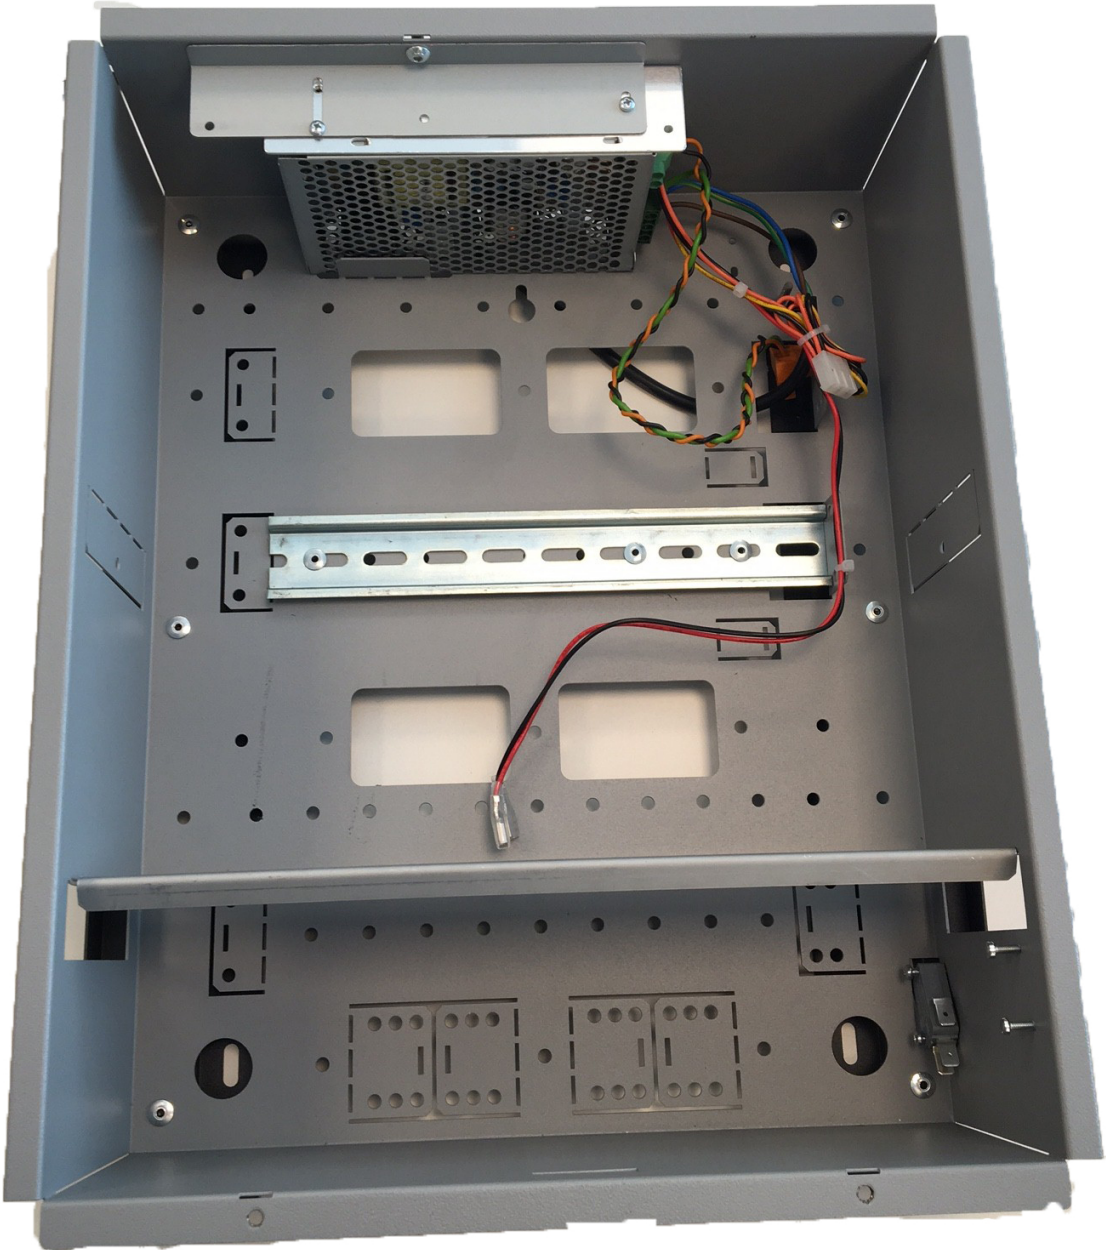

### DESCRIPTION

The Medium-sized cabinet is ideal for small-scaled system installations. This cabinet can accommodate one power supply, one Charon, one intelligent network controller and two Orions. This corresponds with operating four doors.

### FEATURES

---

Suitable for various batteries

---

Specific free space for cabling on the back

---

Bendable elements that makes the housing customizable

---

Medium & Large housing

---

Housing Model	Medium
Measurements (inside)	313mm (W)
	398mm (H)
	114mm (D)
Measurements (outside)	344mm (W)
	443mm (H)
	137mm (D)
Height to open cover	274mm
Weight	5.0Kg
Use	Inside
Cable entry	Backside
Positioning Method	Wall mounting
Housing color	RAL 7042
Bracket color	RAL 7016
Material	Zincor
Housing options	Medium
Lock	X
2nd Din rail support bracket	-
Shelf for use of batteries	X
Tamper kit	X
Set of cable clips	X
Assembly options	Medium
Project based assembly	X
Power supply	X