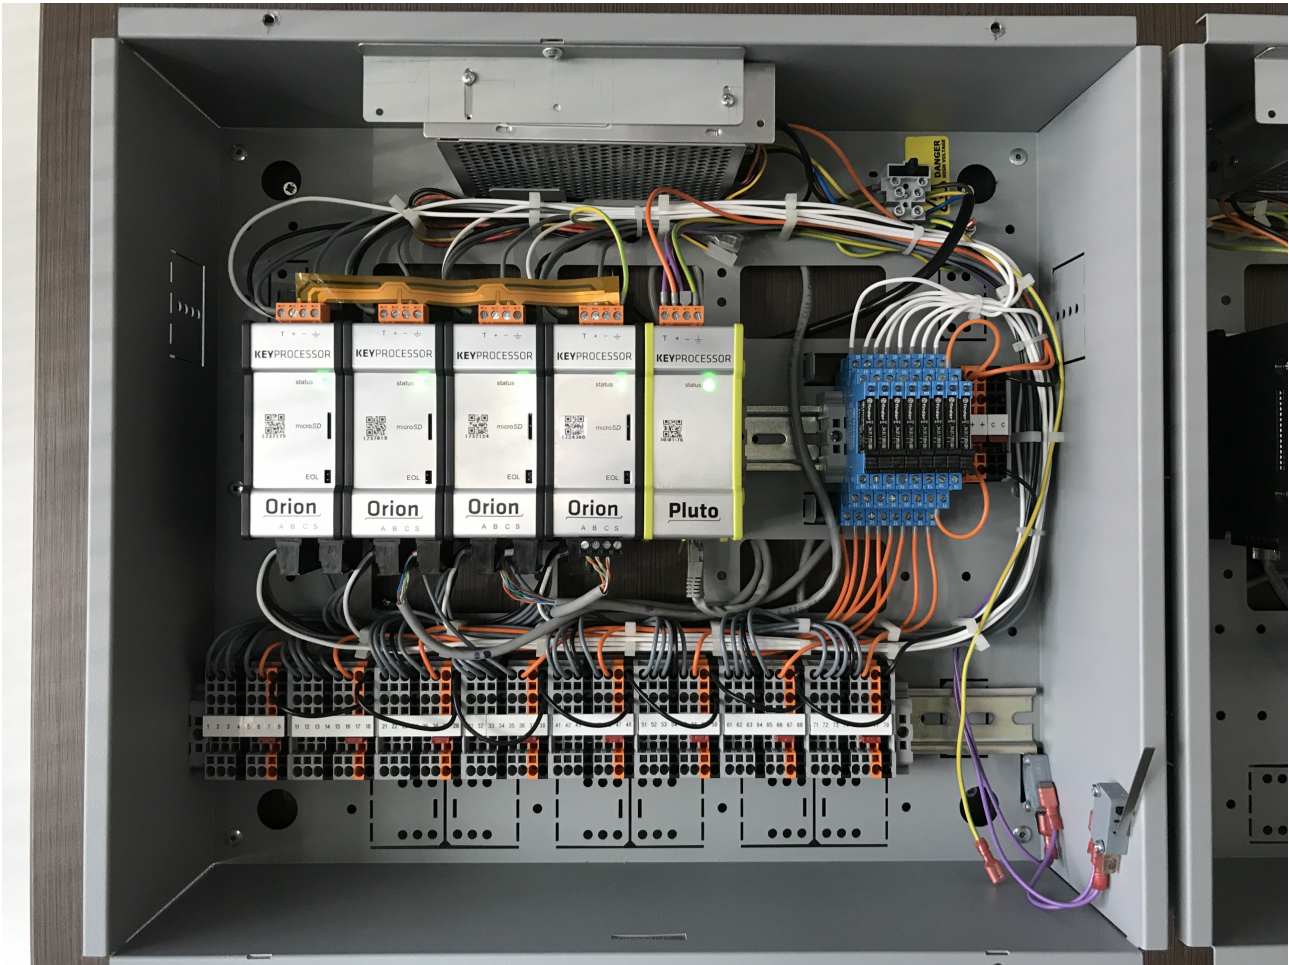

### DESCRIPTION

The Medium-sized cabinet is ideal for small-scaled system installations. This cabinet can accommodate one power supply, one Charon, one intelligent network controller and two Orions. This corresponds with operating four doors.

### FEATURES

---

Suitable for various batteries

---

Specific free space for cabling on the back

---

Bendable elements that makes the housing customizable

---

Medium & Large housing

---

Housing Model	Medium
Measurements (inside)	313mm (W)
	398mm (H)
	114mm (D)
Measurements (outside)	344mm (W)
	443mm (H)
	137mm (D)
Height to open cover	274mm
Weight	5.0Kg
Use	Inside
Cable entry	Backside
Positioning Method	Wall mounting
Housing color	RAL 7042
Bracket color	RAL 7016
Material	Zincor
Housing options	Medium
Lock	X
2nd Din rail support bracket	-
Shelf for use of batteries	X
Tamper kit	X
Set of cable clips	X
Assembly options	Medium
Project based assembly	X
Power supply	X