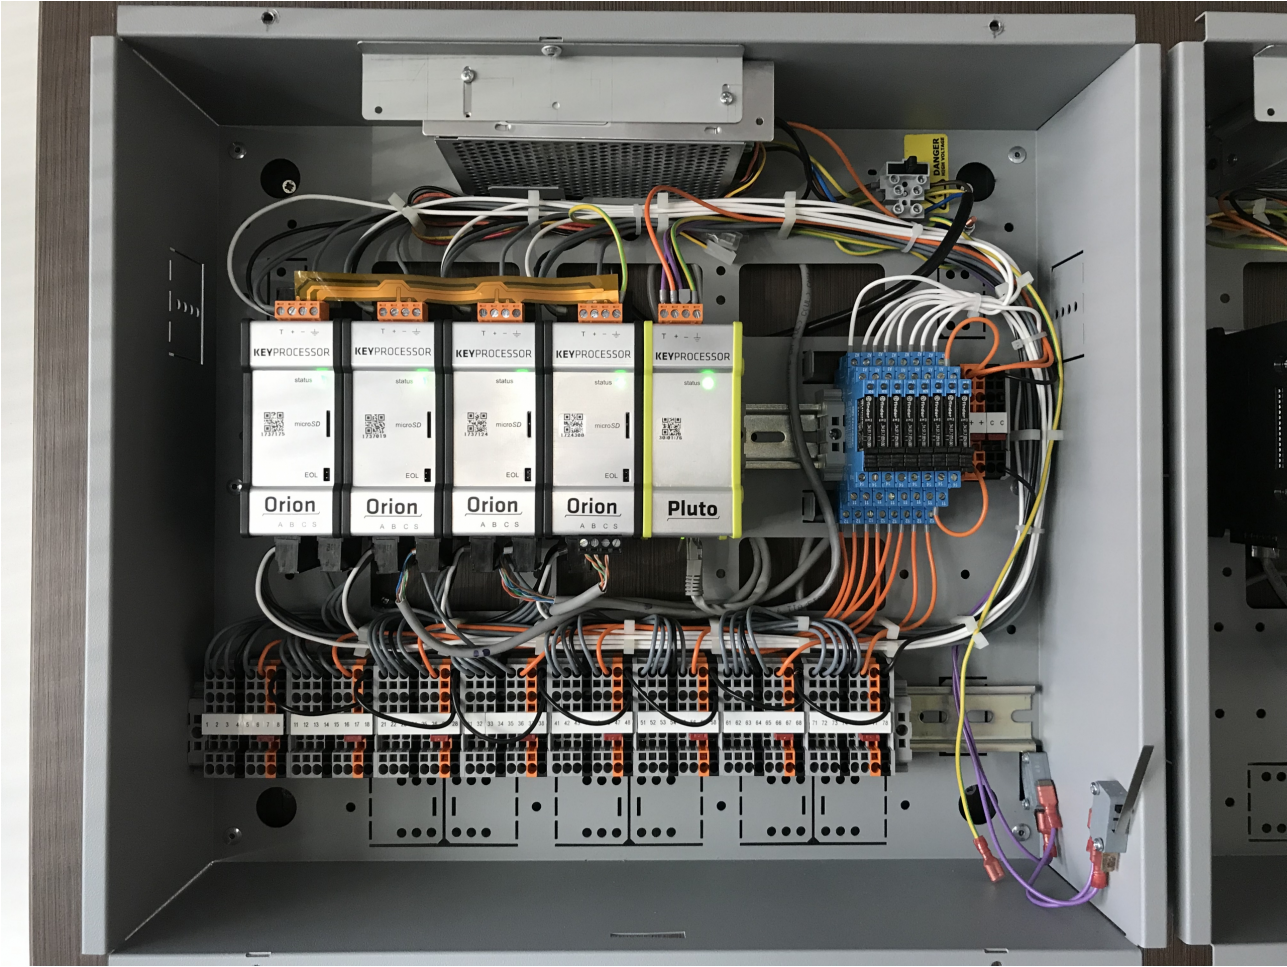

### DESCRIPTION

Due to the various cabinet models there is flexibility in the system installation. The Large cabinet can accommodate at least one power supply, one Power Management Unit (PMU), one intelligent network controller and four Orions. This makes the cabinet suitable for the operation of eight doors.

### FEATURES

---

Suitable for various batteries

---

Specific free space for cabling on the back

---

Bendable elements that makes the housing customizable

---

Medium & Large housing

---

Housing Model	Large
Measurements (inside)	448mmW
	398mmH
	114mmD
Measurements (outside)	479mmW
	443mmH
	137mmD
Height to open cover	274mm
Weight	6.3Kg
Use	Inside
Cable entry	Backside
Positioning Method	Wall mounting
Housing color	RAL 7042
Bracket color	RAL 7016
Material	Zincor
Housing options	Large
Lock	X
2nd Din rail support bracket	X
Shelf for use of batteries	-
Tamper kit	X
Set of cable clips	X
Assembly options	Large
Project based assembly	X
Power supply	X