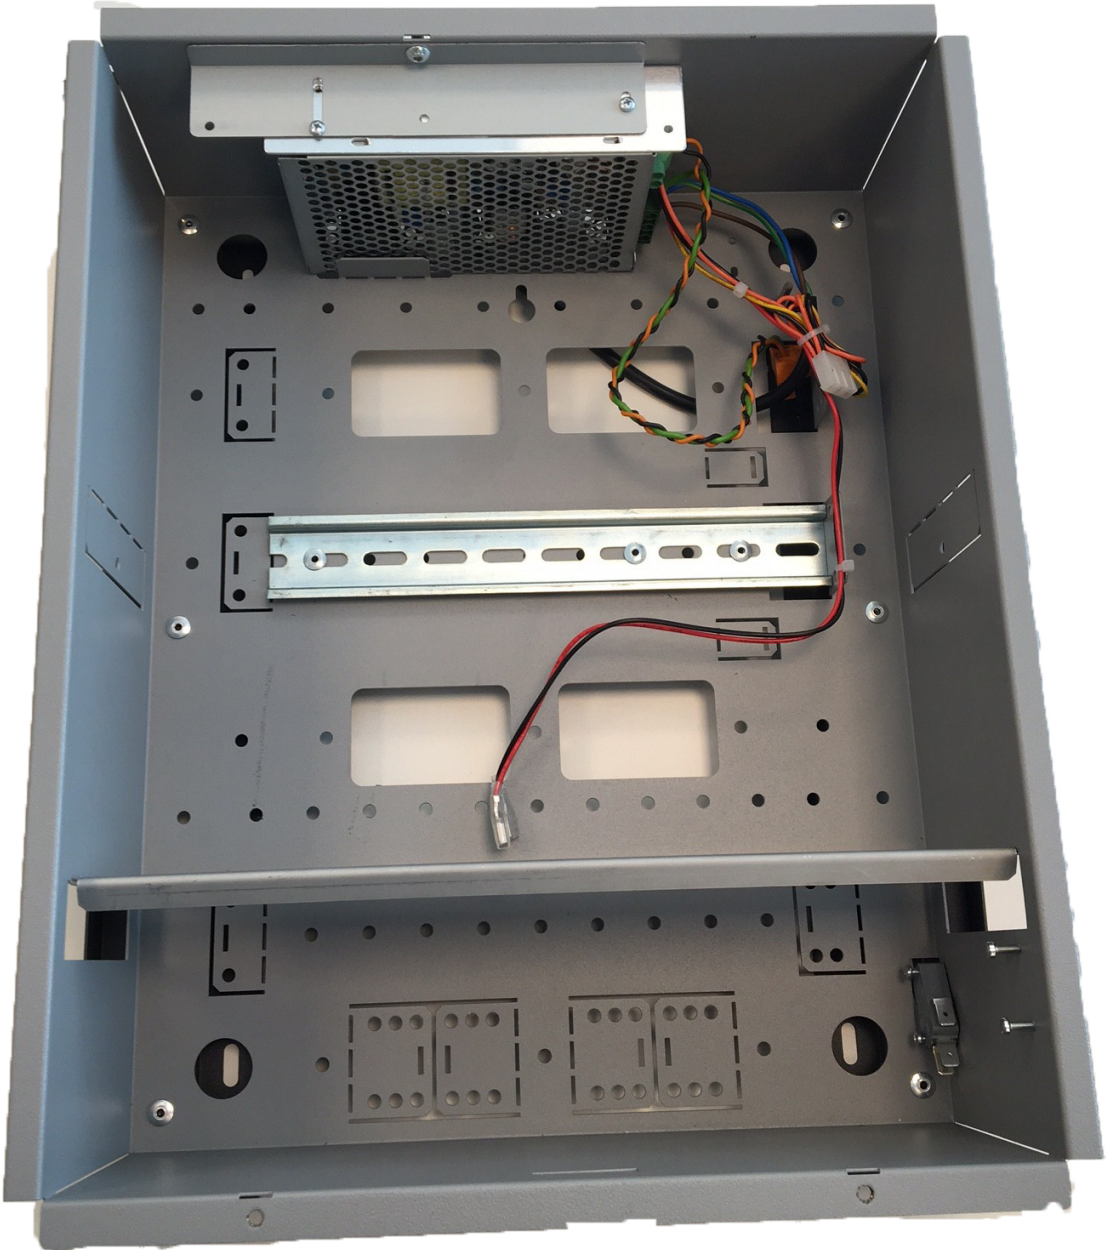

### DESCRIPTION

Due to the various cabinet models there is flexibility in the system installation. The Large cabinet can accommodate at least one power supply, one Power Management Unit (PMU), one intelligent network controller and four Orions. This makes the cabinet suitable for the operation of eight doors.

### FEATURES

---

Suitable for various batteries

---

Specific free space for cabling on the back

---

Bendable elements that makes the housing customizable

---

Medium & Large housing

---

Housing Model	Large
Measurements (inside)	448mmW
	398mmH
	114mmD
Measurements (outside)	479mmW
	443mmH
	137mmD
Height to open cover	274mm
Weight	6.3Kg
Use	Inside
Cable entry	Backside
Positioning Method	Wall mounting
Housing color	RAL 7042
Bracket color	RAL 7016
Material	Zincor
Housing options	Large
Lock	X
2nd Din rail support bracket	X
Shelf for use of batteries	-
Tamper kit	X
Set of cable clips	X
Assembly options	Large
Project based assembly	X
Power supply	X