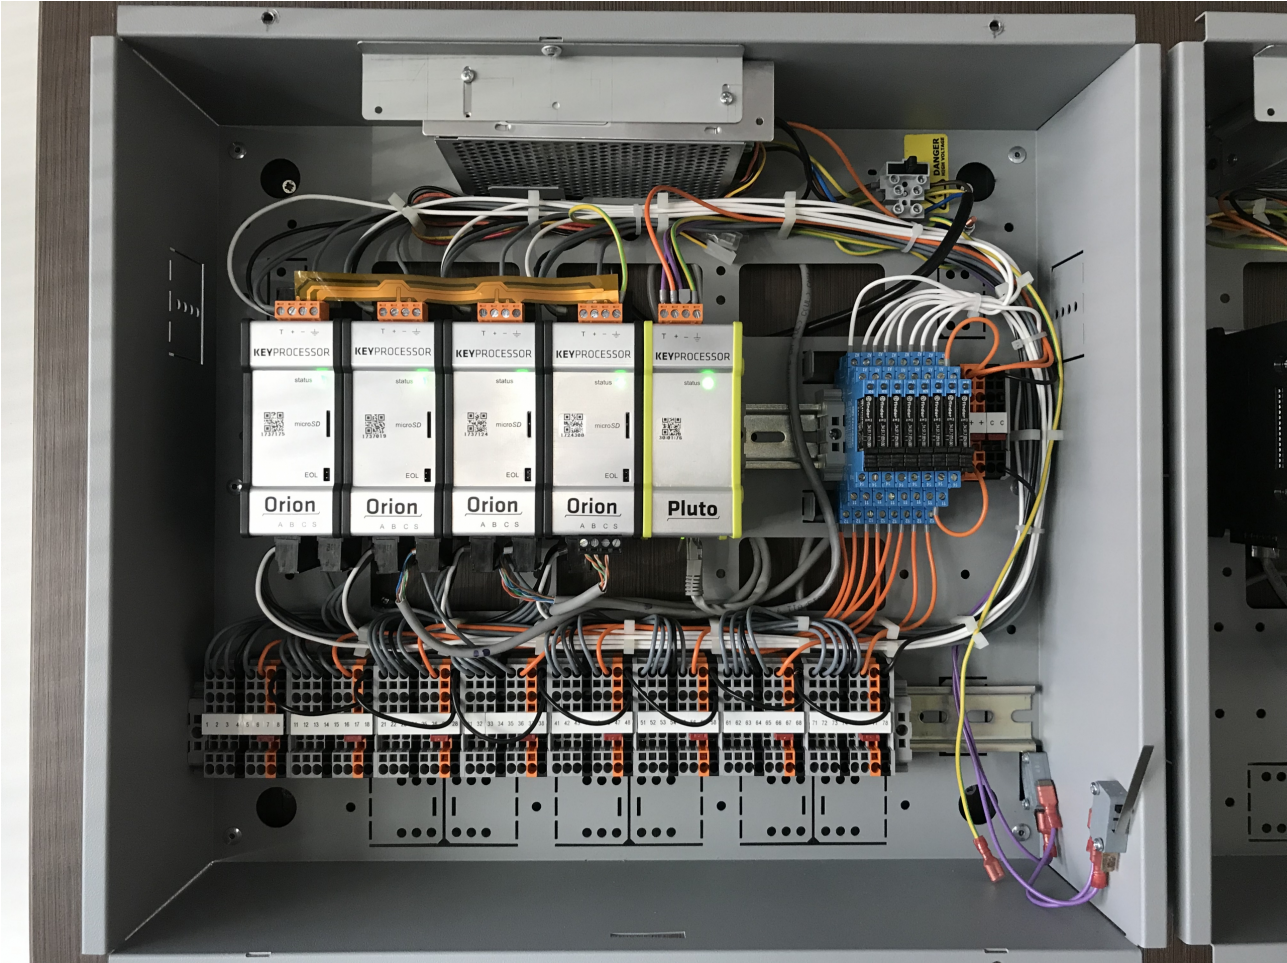

IPC-LARGE

Housing Large

DESCRIPTION

Due to the various cabinet models there is flexibility in the system installation. The Large cabinet can accommodate at least one power supply, one Charon, one intelligent network controller and four Orions. This makes the cabinet suitable for the operation of eight doors.

FEATURES

Suitable for various batteries

Specific free space for cabling on the back

Bendable elements that makes the housing customizable

Medium & Large housing

Housing Model	Large
Measurements (inside)	448mm (W)
	398mm (H)
	114mm (D)
Measurements (outside)	479mm (W)
	443mm (H)
	137mm (D)
Height to open cover	274mm
Weight	6.3Kg
Use	Inside
Cable entry	Backside
Positioning Method	Wall mounting
Housing color	RAL 7042
Bracket color	RAL 7016
Material	Zincor
Housing options	Large
Lock	X
2nd Din rail support bracket	X
Shelf for use of batteries	-
Tamper kit	X
Set of cable clips	X
Assembly options	Large
Project based assembly	X
Power supply	X

RELATED

iProtect IPC-Pluto
Pluto Network controller

iProtect IPC-Orion
Orion Door controller

iProtect IPC-Charon
Charon SAM Controller
