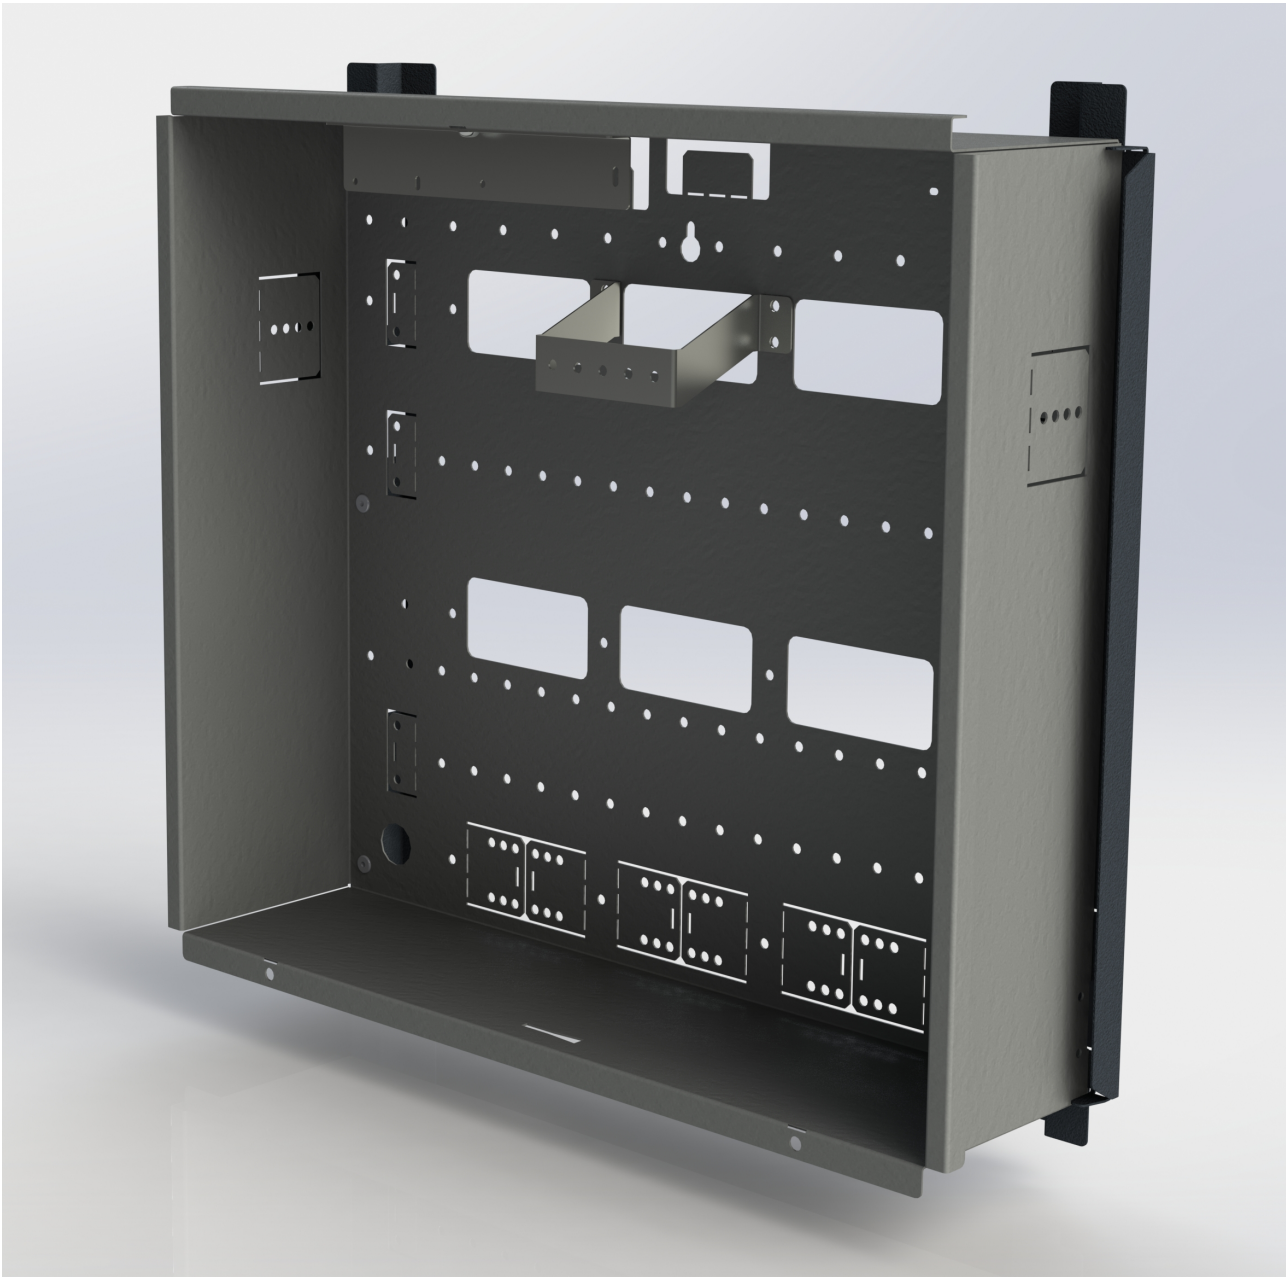

IPC-LARGE

Housing Large

DESCRIPTION

Due to the various cabinet models there is flexibility in the system installation. The Large cabinet can accommodate at least one power supply, one Charon, one intelligent network controller and four Orions. This makes the cabinet suitable for the operation of eight doors.

FEATURES

Suitable for various batteries

Specific free space for cabling on the back

Bendable elements that makes the housing customizable

Medium & Large housing

Housing Model	Large
Measurements (inside)	448mm (W)
	398mm (H)
	114mm (D)
Measurements (outside)	479mm (W)
	443mm (H)
	137mm (D)
Height to open cover	274mm
Weight	6.3Kg
Use	Inside
Cable entry	Backside
Positioning Method	Wall mounting
Housing color	RAL 7042
Bracket color	RAL 7016
Material	Zincor
Housing options	Large
Lock	X
2nd Din rail support bracket	X
Shelf for use of batteries	-
Tamper kit	X
Set of cable clips	X
Assembly options	Large
Project based assembly	X
Power supply	X