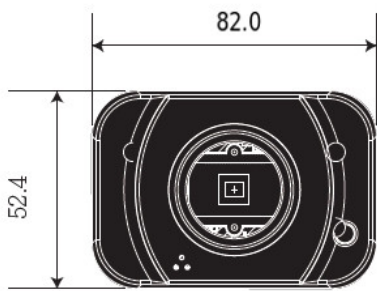

Specs

Environmental

Relative humidity (Operating)	10 to 90%, No condensation
Storage temperature	-20°C to 70°C (-4°F to 158°F)
Relative humidity (Storage)	10 to 60%

Mechanical

Dimensions	150x82x52 mm
Weight	395 g
Color	grey/black
Ingress protection	IP20

Ordering information

BC980	4K Network box camera, H.265/H.264/MJPEG, DC-Iris & P-iris, ABF
VL18D-125x500	Lens, 1/1.8", 12,5-50mm, F1.6, DC auto iris, IR, 5MP

RELATED

TKH Security Lenses
Megapixel Varifocal Lenses