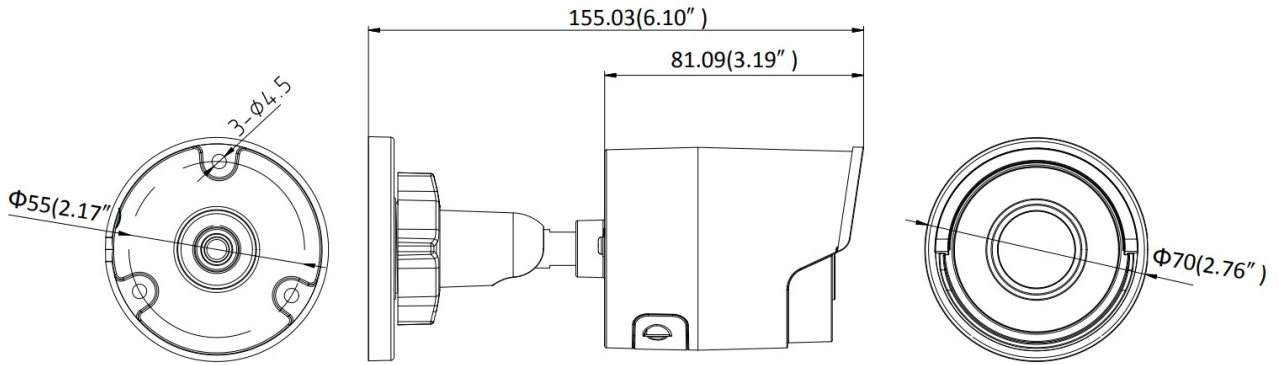

Environmental

Ingress protection level	IP67
Operating temperature	-30 °C to +60 °C (-22 °F to +140 °F)
Relative humidity	+5% to 100%

Housing

Material	Die cast aluminum
Dimensions	diameter 70mm x 155.03 mm (diameter 2.76" x 6.1")
Weight	410 g (0.9 lbs.)
Color	RAL 9003 (signal white)

Ordering information

BL2002F4-EI	Network bullet camera, 4.0 mm fixed lens, 2MP, H.265/H.264
-------------	--

DIMENSION IN MM

RELATED

Siqura Fixed Camera Accessories

Mounting kits for fixed dome and bullet camera
