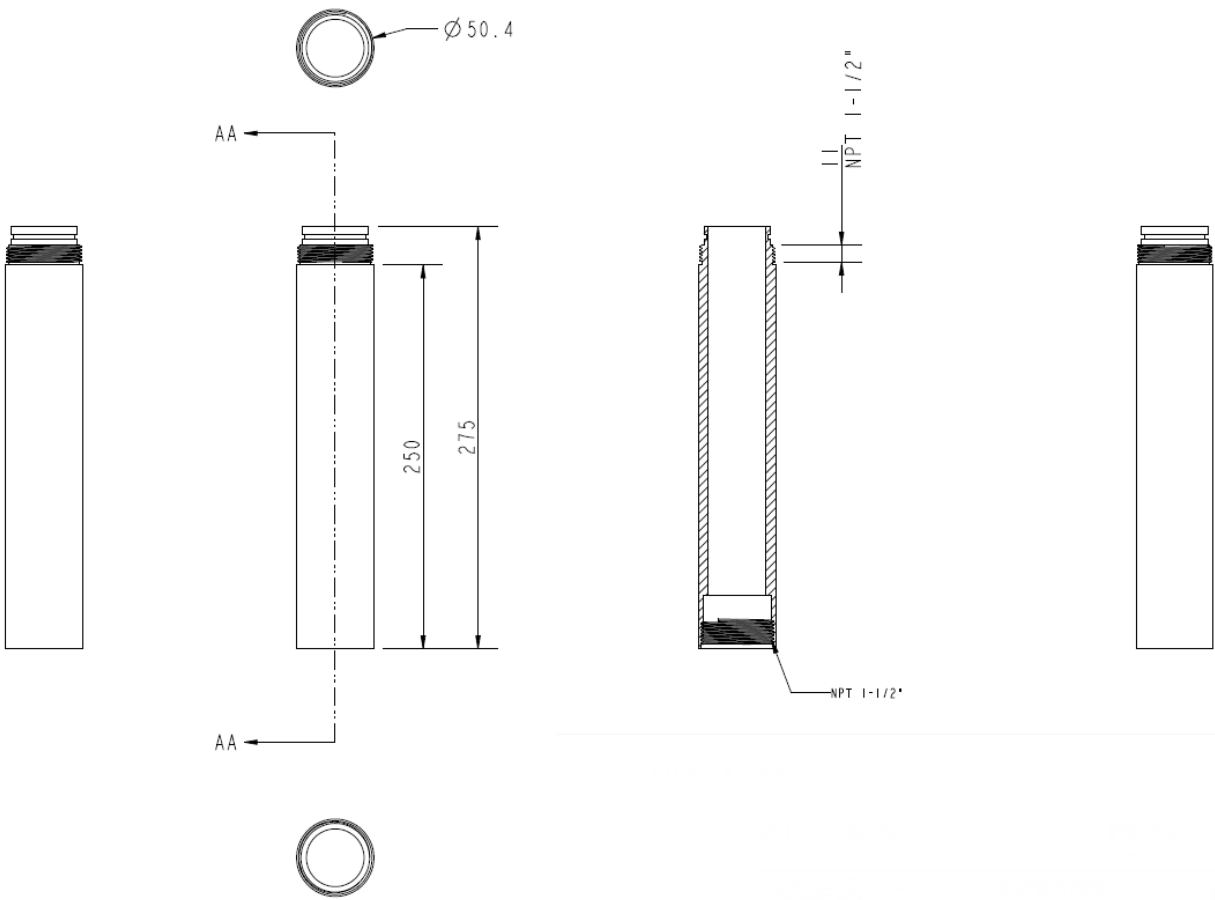

CM27A

Extension 25cm for CM27

DESCRIPTION

The CM27A is an extension pipe for the CM27. With every CM27A, this allows you to lower the pendant camera 25cm extra.

FEATURES

Aluminium

Mechanical

Materials	Aluminium (AL6063)
Finishing	Baking paint
Dimensions (L x W x H)	250 x 50.4 x 50.4 mm
Color	White
Max. Load	10 kg
Weight	xx kg

Ordering Information

CM27A	Extension 25cm for CM27
CM27	Ceiling mount 25cm for PD9x0

RELATED

TKH Security CM27
Ceiling mount 25cm for PD9x0

TKH Security TA27
Tube adapter/pendant mount for FD810, FD820v2, FD910, FD950, FD980, FD360