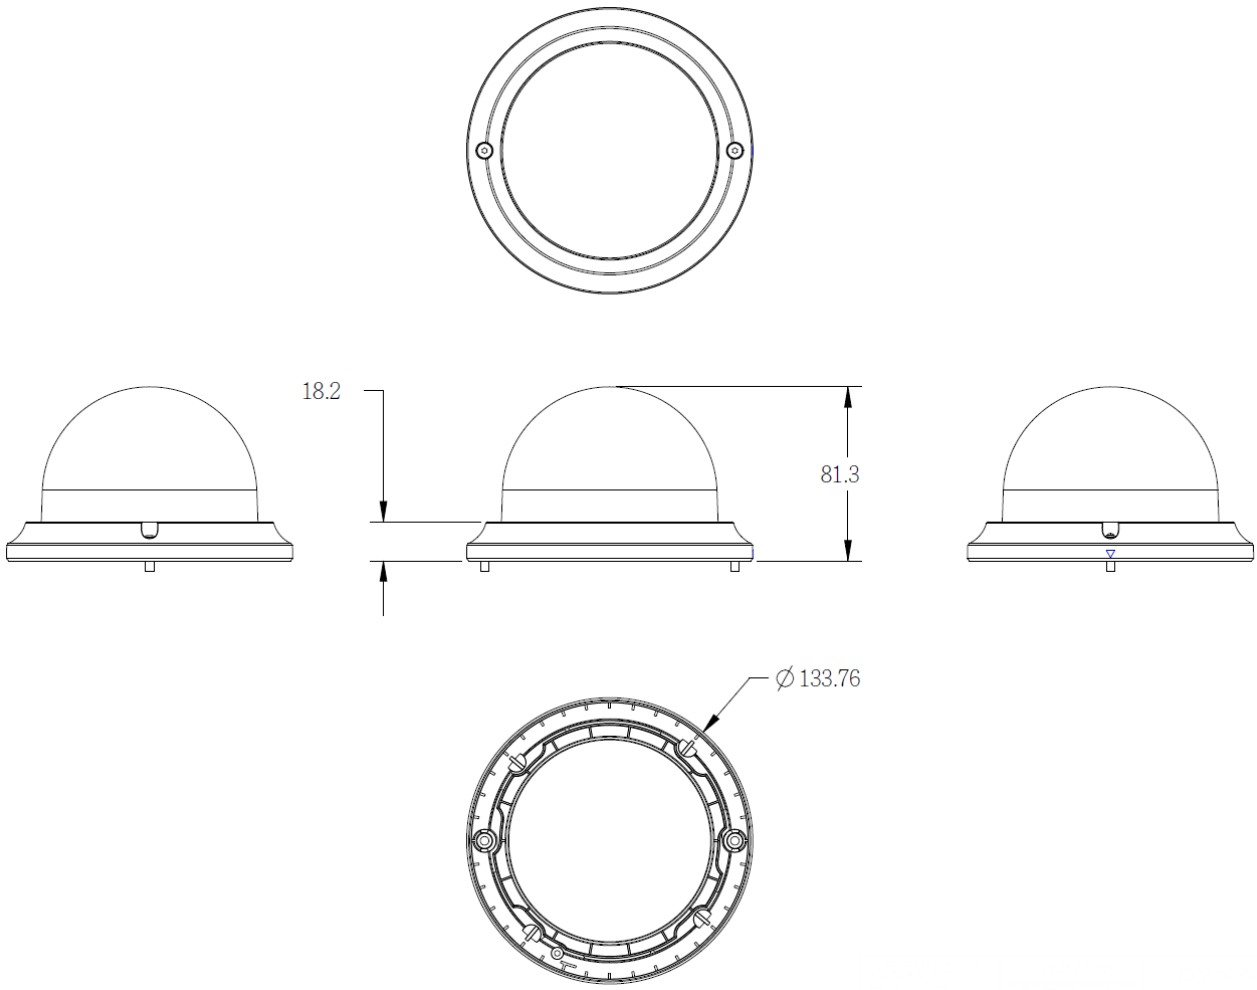

DC21

Dome cover, transparent, vandal proof, for FD910, FD950, FD980

DESCRIPTION

DC21 is a transparent dome cover for the FD910, FD950, FD980 fixed dome cameras.

Ordering Information

DC21	Dome cover, transparent, vandal proof, for FD910, FD950, FD980
DC21S	Dome cover, smoked, vandal proof, for FD910, FD950, FD980
FD950	5MP Fixed Camera, 2.7-12mm motorized lens, H.265/H.264, IR
FD980	4K Fixed dome camera, 4-8mm motorized, H.265/H.264/MJPEG

RELATED

TKH Security DC21S

Dome cover, smoked, vandal proof, for FD910, FD950, FD980

TKH Security FD950

5MP Fixed Camera, 2.7-12mm motorized lens, H.265/H.264, IR

TKH Security FD980 (Until stock last)

4K Fixed dome camera, 4-8mm motorized, H.265/H.264/MJPEG
