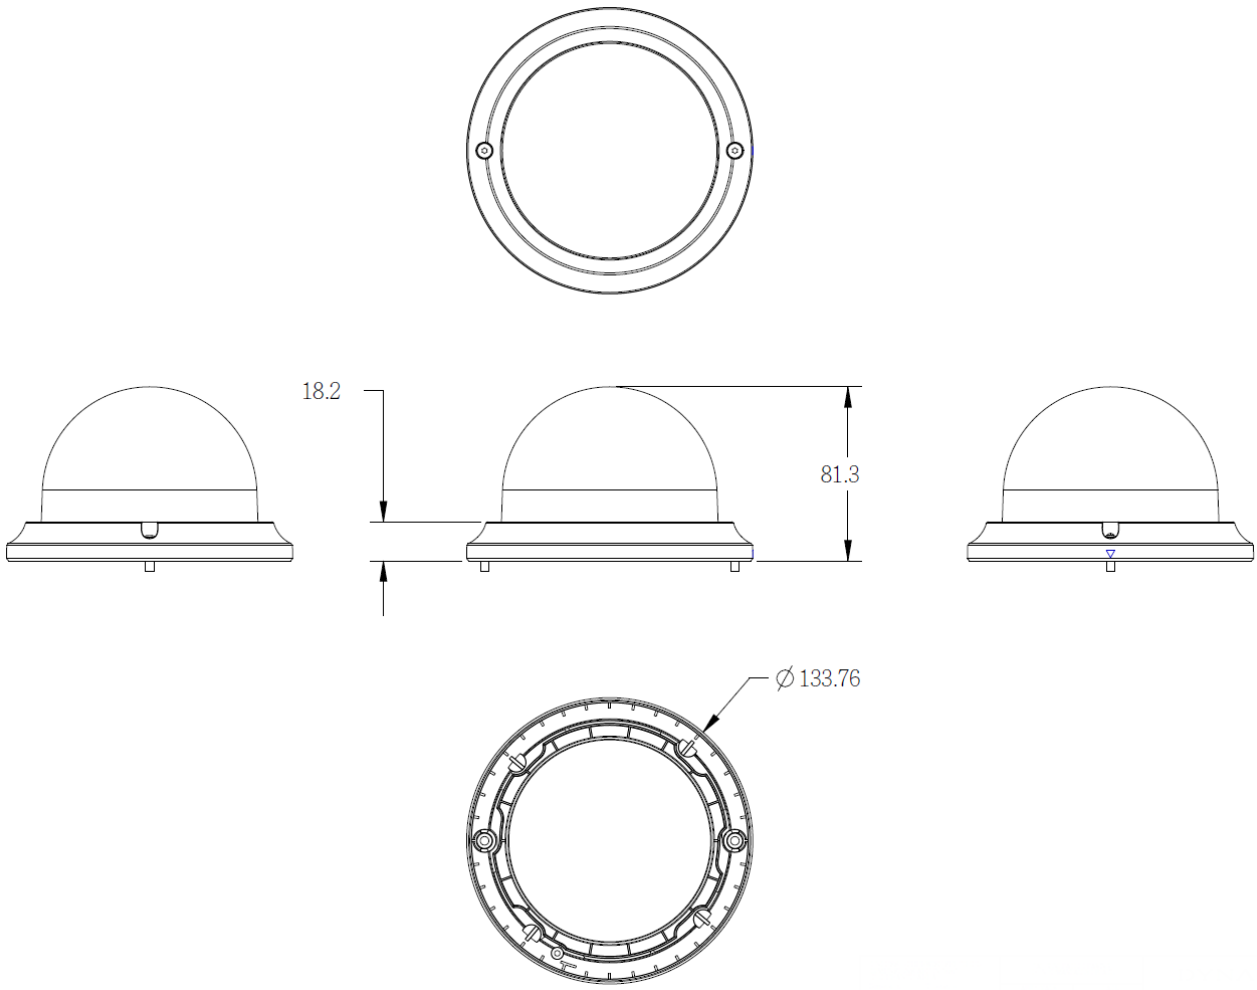

# DC21S

**Dome cover, smoked, vandal proof, for FD910, FD950, FD980**

## DESCRIPTION

DC21S is a smoked dome cover for the FD910, FD950, FD980 fixed dome cameras.

**Ordering Information**

DC21S	Dome cover, smoked, vandal proof, for FD910, FD950, FD980
DC21	Dome cover, transparent, vandal proof, for FD910, FD950, FD980
FD950	5MP Fixed Camera, 2.7-12mm motorized lens, H.265/H.264, IR
FD980	4K Fixed dome camera, 4-8mm motorized, H.265/H.264/MJPEG