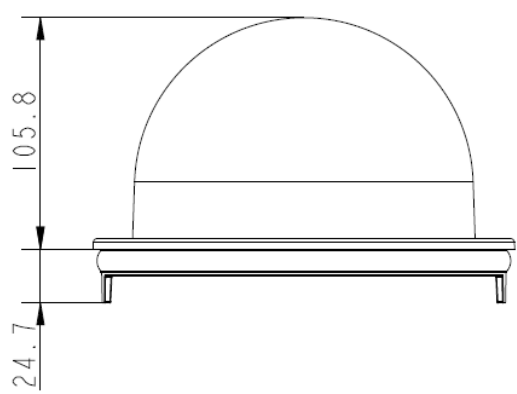

DC34

Dome cover, transparent, for PD900 and PD950DC, 6.2"

DESCRIPTION

DC34 is a clear dome cover for the PD900 and PD950DC dome cameras.

Ordering Information

DC34	Dome cover, transparent, for PD900 and PD950DC, 6.2"
DC34S	Dome cover, smoked, for PD900 and PD950DC, 6.2"
PD950DC	5 MP High-speed outdoor PTZ dome camera 40x zoom