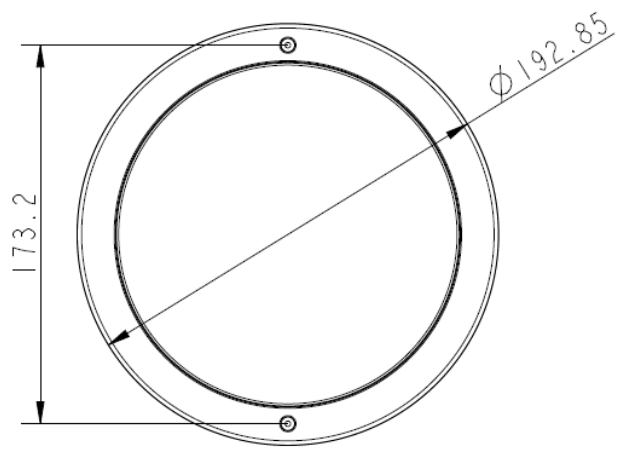

DC34

Dome cover, transparent, for PD900 and PD950DC, 6.2"

DESCRIPTION

DC34 is a clear dome cover for the PD900 and PD950DC dome cameras.

Ordering Information

DC34	Dome cover, transparent, for PD900 and PD950DC, 6.2"
DC34S	Dome cover, smoked, for PD900 and PD950DC, 6.2"
PD950DC	5 MP High-speed outdoor PTZ dome camera 40x zoom