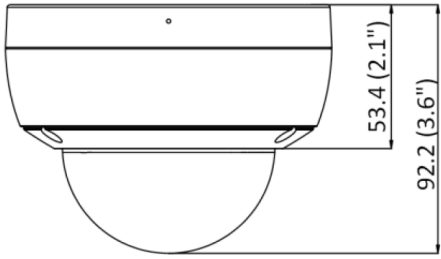

General

Protection Level IP67, IK10

Material Die cast aluminum

Edge Storage Built-in micro SD/SDHC/SDXC slot, up to 256 GB

Power DC12V (terminal block), Max. 7W; IEEE 802.3af, Max. 8.5W

IR illumination 850nm IR LEDs, 40m IR Viewable Length

Dimensions(camera body) diameter 121.4 x 92.2 mm

Weight ~580g

Colour RAL 9003 (Signal white)

Ordering Information

FD2002v2F 2MP Fixed Dome, 2.8mm, H.265/H.264/MJPEG, IR, IK10, IP67

RELATED

Siqura Fixed Camera Accessories
Mounting kits for fixed dome and bullet camera