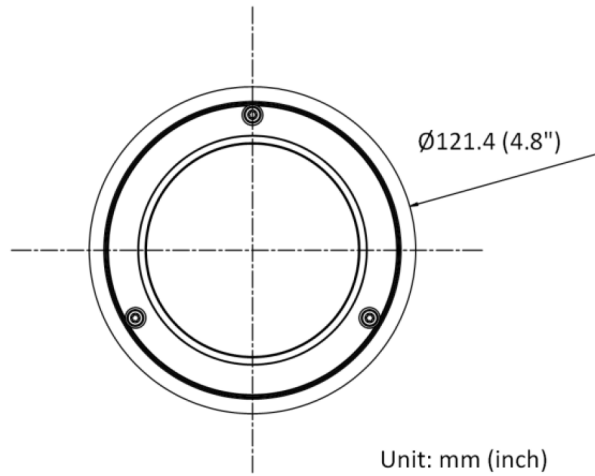

General

Protection Level IP67, IK10

Material Die cast aluminum

Edge Storage Built-in micro SD/SDHC/SDXC slot, up to 256 GB

Power DC12V (terminal block), Max. 7W; IEEE 802.3af, Max. 8.5W

IR illumination 850nm IR LEDs, 40m IR Viewable Length

Dimensions(camera body) diameter 121.4 x 92.2 mm

Weight ~580g

Colour RAL 9003 (Signal white)

Ordering Information

FD2002v2F 2MP Fixed Dome, 2.8mm, H.265/H.264/MJPEG, IR, IK10, IP67

RELATED

Siqura Fixed Camera Accessories
Mounting kits for fixed dome and bullet camera