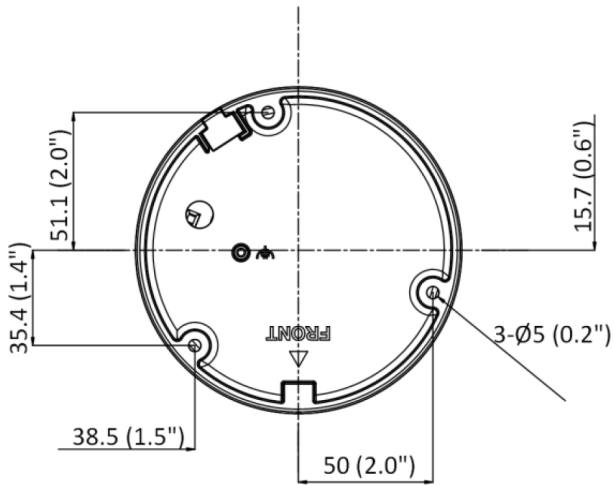

General

Protection Level IP67, IK10

Material Die cast aluminum

Edge Storage Built-in micro SD/SDHC/SDXC slot, up to 256 GB

Power DC12V (terminal block), Max. 7W; IEEE 802.3af, Max. 8.5W

IR illumination 850nm IR LEDs, 40m IR Viewable Length

Dimensions(camera body) diameter 121.4 x 92.2 mm

Weight ~580g

Colour RAL 9003 (Signal white)

Ordering Information

FD2002v2F 2MP Fixed Dome, 2.8mm, H.265/H.264/MJPEG, IR, IK10, IP67

RELATED

Siqura Fixed Camera Accessories
Mounting kits for fixed dome and bullet camera