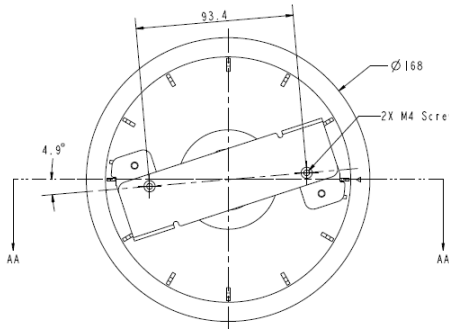

FEATURES

Aluminium

Mechanical

Materials	Aluminium (ADC12)
Finishing	Baking paint
Dimensions (L x W x H)	118 x 168 x 168 mm
Color	White
Max. Load	1 kg
Weight	xx kg
Mounting point	NPT 1.5" Male

Ordering Information

SECTION AA-AA
SCALE 0.500

SCALE 0.500

For 8-Series

For F-Series

RELATED

TKH Security WM27
Wall mount, for PD9x0

TKH Security CM27
Ceiling mount 25cm for PD9x0

TKH Security CM27A
Extension 25cm for CM27