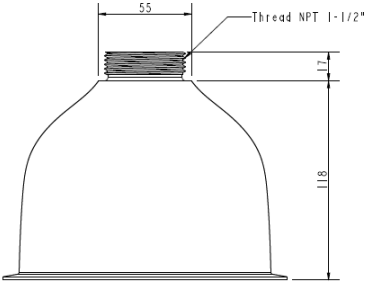

SECTION AA-AA
SCALE 0.500