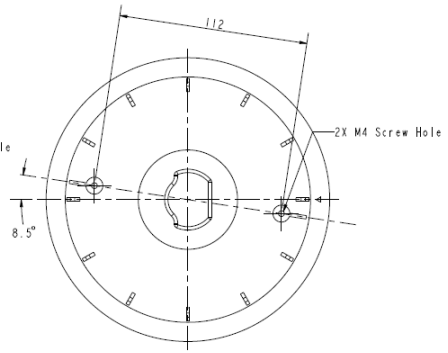

FEATURES

Aluminium

Mechanical

Materials	Aluminium (ADC12)
Finishing	Baking paint
Dimensions (L x W x H)	118 x 168 x 168 mm
Color	White
Max. Load	1 kg
Weight	xx kg
Mounting point	NPT 1.5" Male

Ordering Information

TA27	Tube adapter/pendant mount for FD810, FD820v2, FD910, FD950, FD980, FD360
WM27	Wall mount, for PD9x0
CM27	Ceiling mount 25cm for PD9x0
CM27A	Extension 25cm for CM27
JB27	Junction box, for WMO1A, WM27
WM27JB	Corner mount, for JB27
PM27JB	Pole mount, for JB27

SECTION AA-AA
SCALE 0.500

SCALE 0.500

For 8-Series

For F-Series

RELATED

TKH Security WM27
Wall mount, for PD9x0

TKH Security CM27
Ceiling mount 25cm for PD9x0

TKH Security CM27A
Extension 25cm for CM27