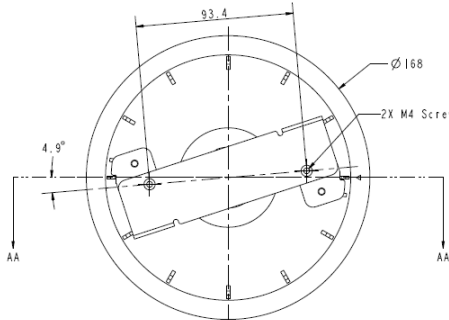

FEATURES

Aluminium

Mechanical

Materials	Aluminium (ADC12)
Finishing	Baking paint
Dimensions (L x W x H)	118 x 168 x 168 mm
Color	White
Max. Load	1 kg
Weight	xx kg
Mounting point	NPT 1.5" Male

Ordering Information

SECTION AA-AA
SCALE 0.500

SCALE 0.500

For 8-Series

For F-Series

RELATED

TKH Security WM27
Wall mount, for PD9x0

TKH Security CM27
Ceiling mount 25cm for PD9x0

TKH Security CM27A
Extension 25cm for CM27