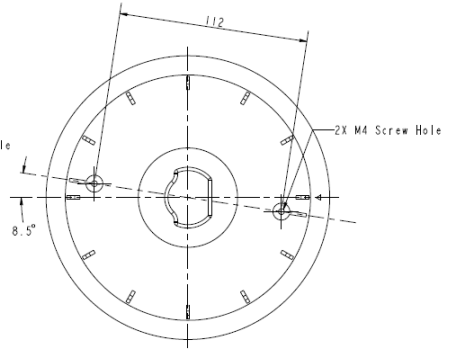

FEATURES

Aluminium

Mechanical

Materials	Aluminium (ADC12)
Finishing	Baking paint
Dimensions (L x W x H)	118 x 168 x 168 mm
Color	White
Max. Load	1 kg
Weight	xx kg
Mounting point	NPT 1.5" Male

Ordering Information

SECTION AA-AA
SCALE 0.500

SCALE 0.500

For 8-Series

For F-Series

RELATED

TKH Security WM27
Wall mount, for PD9x0

TKH Security CM27
Ceiling mount 25cm for PD9x0

TKH Security CM27A
Extension 25cm for CM27