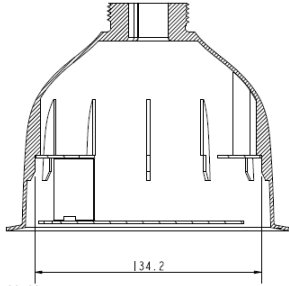

FEATURES

Aluminium

Mechanical

Materials	Aluminium (ADC12)
Finishing	Baking paint
Dimensions (L x W x H)	118 x 168 x 168 mm
Color	White
Max. Load	1 kg
Weight	xx kg
Mounting point	NPT 1.5" Male

Ordering Information

SECTION AA-AA
SCALE 0.500

SCALE 0.500

For 8-Series

For F-Series

RELATED

TKH Security WM27
Wall mount, for PD9x0

TKH Security CM27
Ceiling mount 25cm for PD9x0

TKH Security CM27A
Extension 25cm for CM27