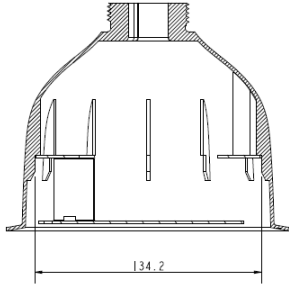

FEATURES

Aluminium

Mechanical

Materials	Aluminium (ADC12)
Finishing	Baking paint
Dimensions (L x W x H)	118 x 168 x 168 mm
Color	White
Max. Load	1 kg
Weight	xx kg
Mounting point	NPT 1.5" Male

Ordering Information

SECTION AA-AA
SCALE 0.500

SCALE 0.500

For 8-Series

For F-Series

RELATED

TKH Security WM27
Wall mount, for PD9x0

TKH Security CM27
Ceiling mount 25cm for PD9x0

TKH Security CM27A
Extension 25cm for CM27