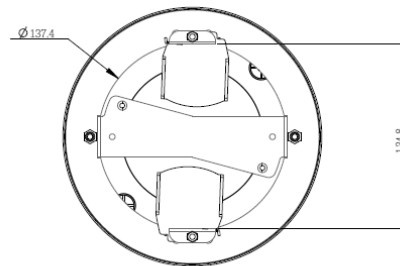

# CM13 / FD

Flush mount kit for FD820v2M1IR

## Technical specifications

Material	Steel
Colour	RAL 9003 (signal white)
Dimensions (H x W x D)	Ø189 x 76 mm (Ø7.4 x 3.0 in)
Weight	

Unit: mm