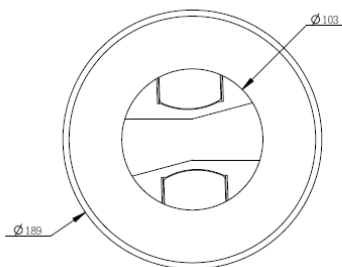

# CM13 / FD

Flush mount kit for FD820v2M1IR

## Technical specifications

Material	Steel
Colour	RAL 9003 (signal white)
Dimensions (H x W x D)	Ø189 x 76 mm (Ø7.4 x 3.0 in)
Weight	

Unit: mm