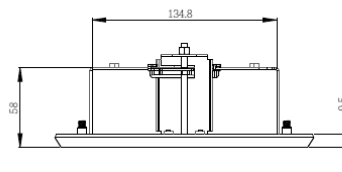

# CM13 / FD

Flush mount kit for FD820v2M1IR

## Technical specifications

Material	Steel
Colour	RAL 9003 (signal white)
Dimensions (H x W x D)	Ø189 x 76 mm (Ø7.4 x 3.0 in)
Weight	

Unit: mm