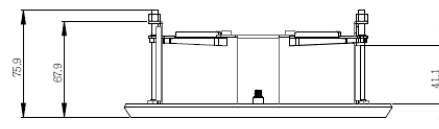

# CM13 / FD

Flush mount kit for FD820v2M1IR

## Technical specifications

Material	Steel
Colour	RAL 9003 (signal white)
Dimensions (H x W x D)	Ø189 x 76 mm (Ø7.4 x 3.0 in)
Weight	

Unit: mm