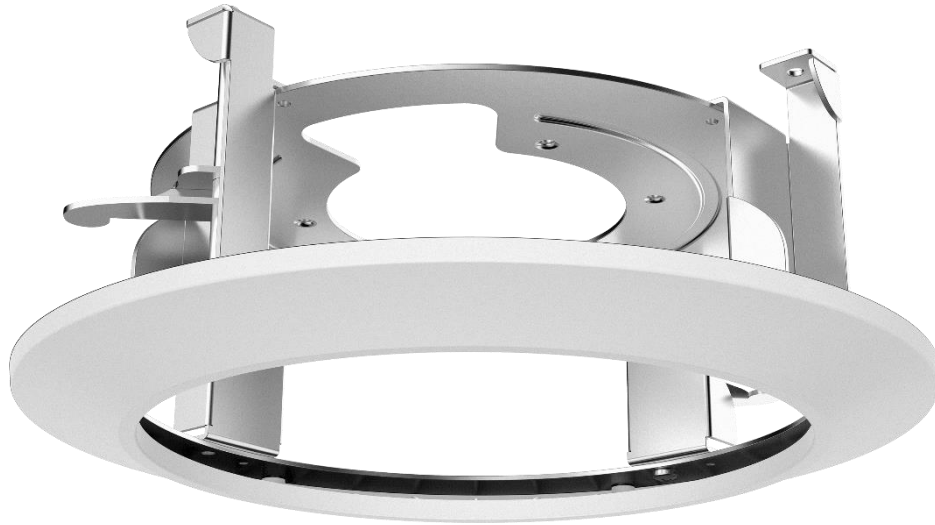

# CM19

Flush mount for PD1022Z3-EI

## Technical specifications

Material	Steel
Colour	RAL 9003 (signal white)
Dimensions (H x W x D)	Ø233 x 85 mm (Ø9.2 x 3.3 in)
Weight	640 g (1.4 lb)