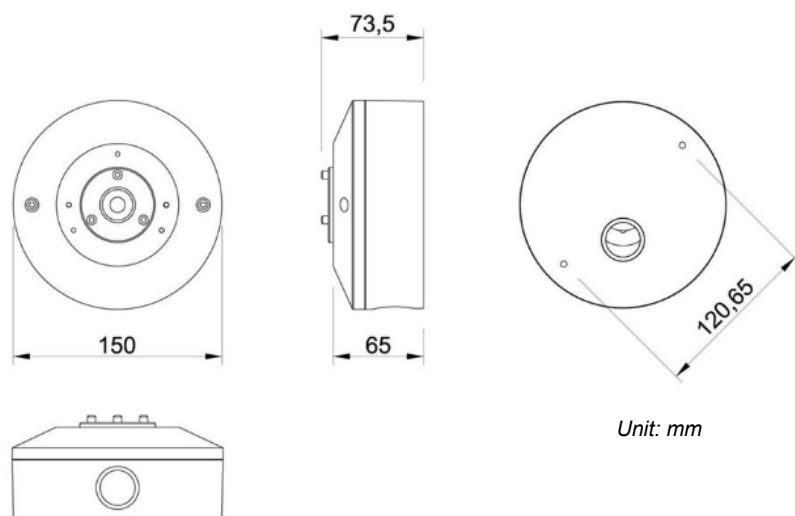

JB07 / BL

Junction box for the BL8xx, BL950, BL980

Technical specifications

Technical specifications

Material	Aluminum alloy
Colour	RAL 9003 (signal white)
Dimensions (H x W x D)	Ø150 x 65 mm (Ø5.9 x 2.6 in)
Weight	0.67 kg (1.5 lbs)

Unit: mm