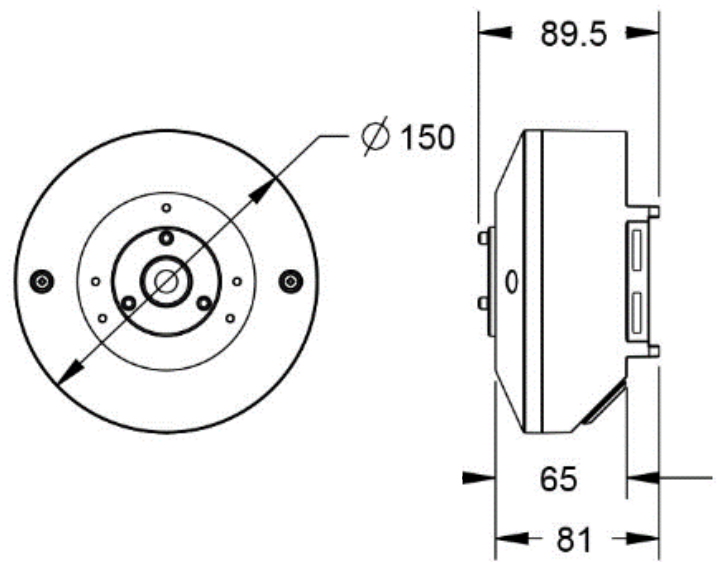

PM09B / BL

Pole mount junction box for BL8xx, BL950, BL980

Technical specifications

Material	Aluminum alloy
Colour	RAL 9003 (signal white)
Dimensions (H x W x D)	Ø150 x 81 mm (Ø5.9 x 3.2 in)
Weight	0.73 kg (1.6 lbs)

Unit: mm