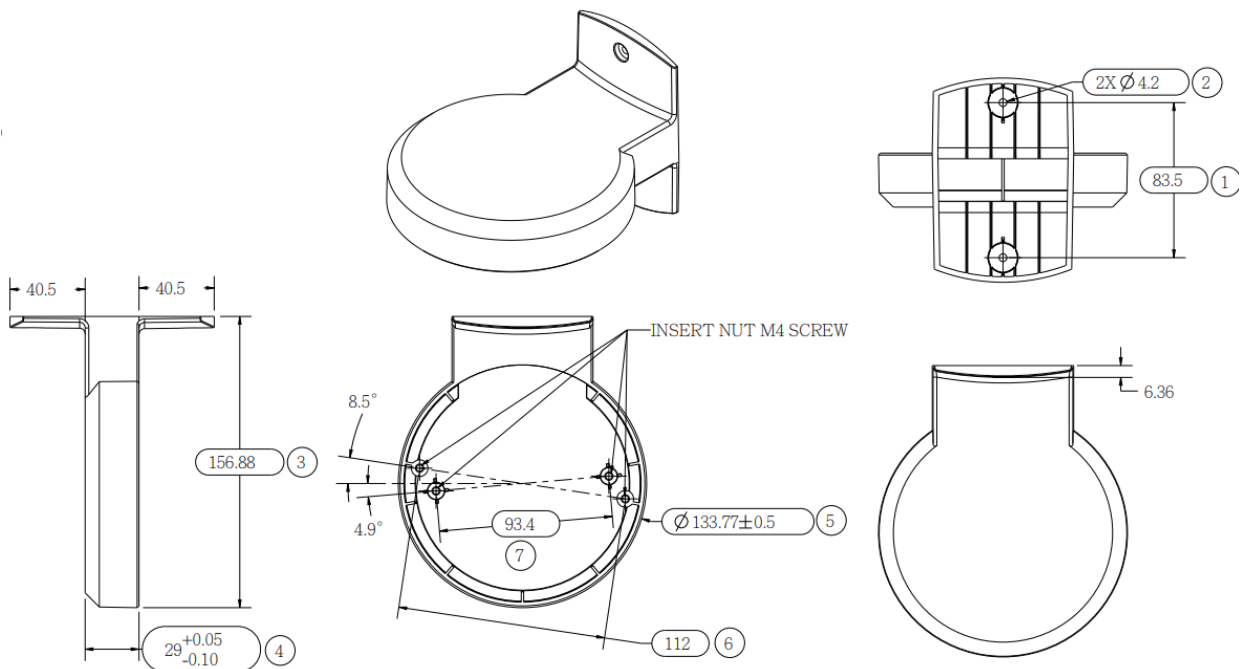

# WM22

Wall mount for FD360v2, FD910 and FD980

## Technical specifications

Material	Plastic
Colour	RAL 9003 (signal white)
Dimensions (H x W x D)	110 x 157 x Ø134 mm (4.3 x 6.2 x Ø5.3 in)
Weight	330 g (0.73 lb.)

Unit: mm